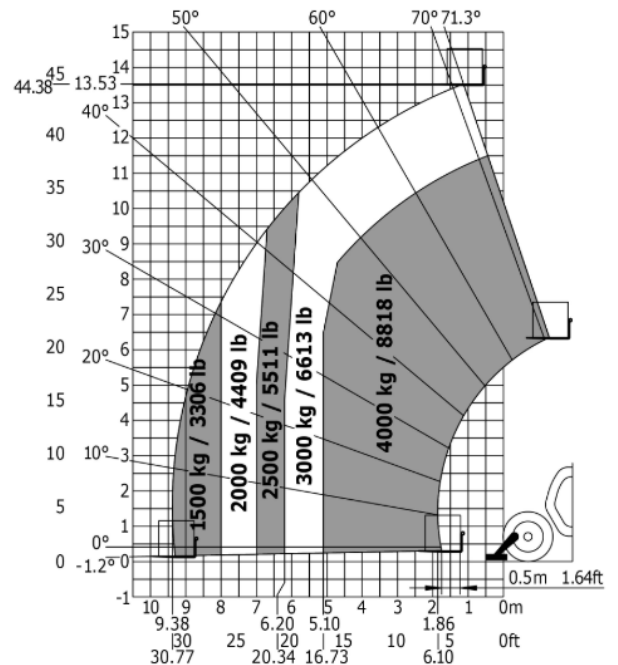

- 4000kg lift capacity
- 13.53m lift height
- 9.46m max reach
- 75hp 55.4KW Deutz Engine (Type: 3B/Tier 4 final)
- Driving position noise: 78db
- Environmental noise: 104db
- Fuel Capacity: 140L
- Hydraulic Oil Tank: 135L
- Torque convertor, 4WD, 4WS
- Reversing Alarm

Load chart (EN1459-B) :

Load chart (EN1459-B) with stabilisers :

6130mm(L - up to back of fork) X 2340mm(W—with legs up) X 2450mm(H)

Unladen Weight: 10900kg

Tyre sizes: 400/80-24