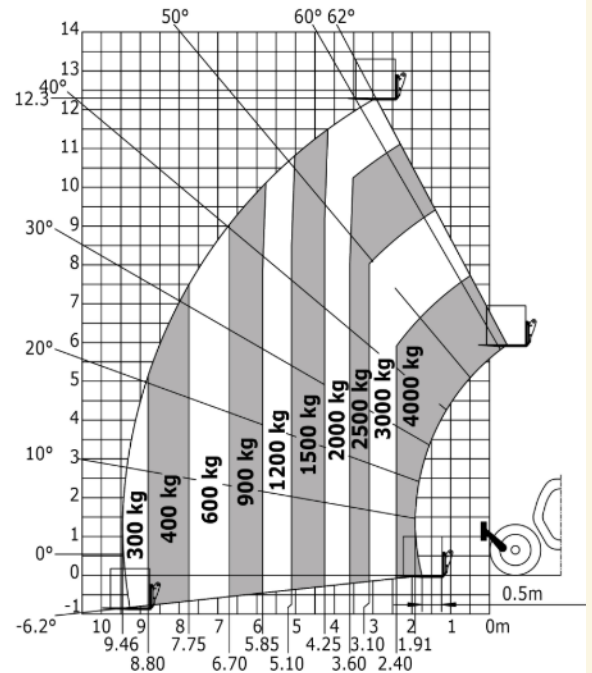

- 4000kg lift capacity
- 13.53m lift height
- 9.46m max reach
- 75hp 55.4KW Deutz Engine (Type: 3B/Tier 4 final)
- Driving position noise: 78db
- Environmental noise: 104db
- Fuel Capacity: 140L
- Hydraulic Oil Tank: 135L
- Torque convertor, 4WD, 4WS
- Reversing Alarm

Load chart (EN1459-B) :

Load chart (EN1459-B) with stabilisers :

6130mm(L - up to back of fork) X 2340mm(W—with legs up) X 2450mm(H)

Unladen Weight: 10900kg

Tyre sizes: 400/80-24