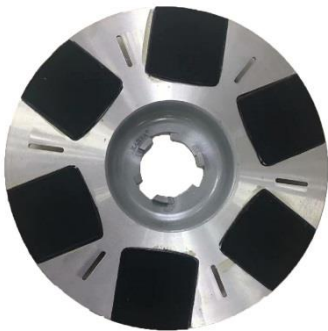

Item Code: BK175-019
17" Aluminium Plate