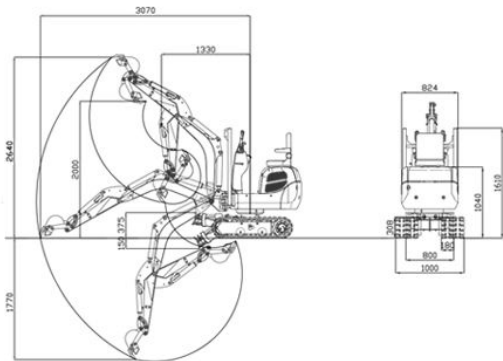

## | N12z MINI EXCAVATOR

Kubota

Koop

Kubota and Koop engines are available for assembly

①

**Operating rod**  
Hydraulic pilot operation

②

**Hydraulic cylinder**  
One-piece forging,  
not easy to break

③

**Retractable track**  
Convenient for narrow  
space operation

④

## | Product parameters

Total Weight	1200kg
Total length	2780mm
Total width	1000mm
Total height	2300mm
Maximum digging radius	3100mm
Maximum excavation depth	1600mm
Maximum excavation height	2650mm

Maximum unloading height	1930mm
Minimum ground clearance	246mm
Engine brand	Kubota/Koop
Engine model	D902/192F
Output Power	11.8kw/8.2kw
Walking speed	0-1.8km/h
Climbing angle	30%