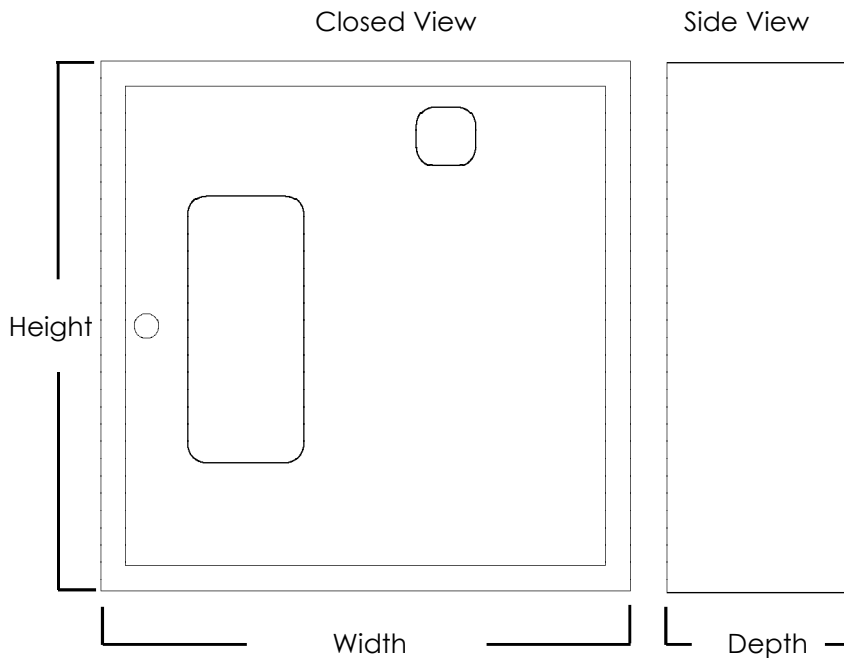

### Information

Hose reel cabinet that will fit all standard hose reels.

### Construct

- Made for hose reels
- Cabinet made 1.3mm dent resistant mild steel
- Red powder coated
- Rust Resistant

MODEL	HEIGHT	WIDTH	DEPTH	PART NO
HR CA	790	790	360	BX-G-MS-HR