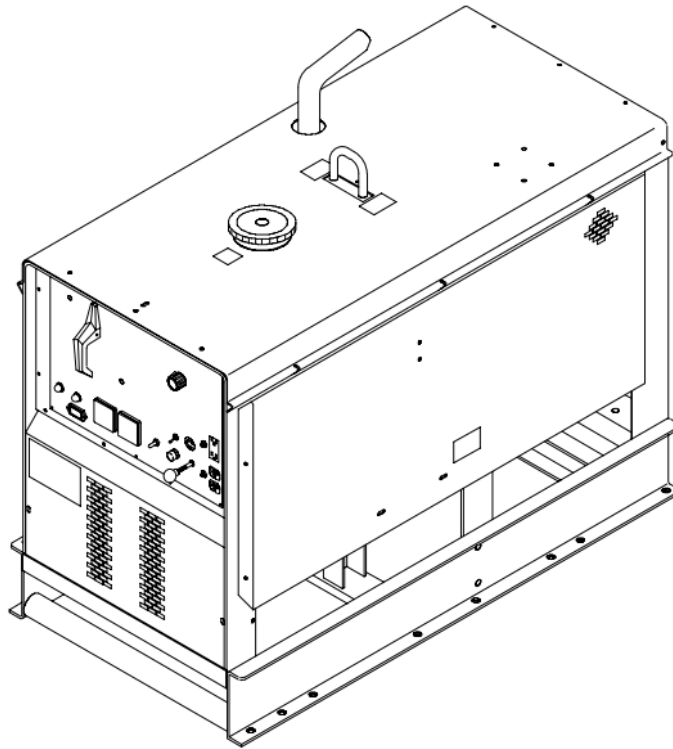

Big Blue[®] 500DX

Brand	Miller
Model	501Dx
Rated Welding Output	500A,30Volts DC,40% Duty Cycle
Ampere Range	55-400A
Max Open-Circuit Voltage DC	95(90)
General Power Rating	Single-phase,4 KVA/kW,34/17 A,120 V AC,60Hz
Engine	Deutz F3L-2011
Type	Air/oil Cooled,3 cylinder,33 Hp Diesel Engine
Fuel tank capacity liters	95Liters(Diesel)
Dimensions (L x W x H)	654 x 724 x 1524 mm