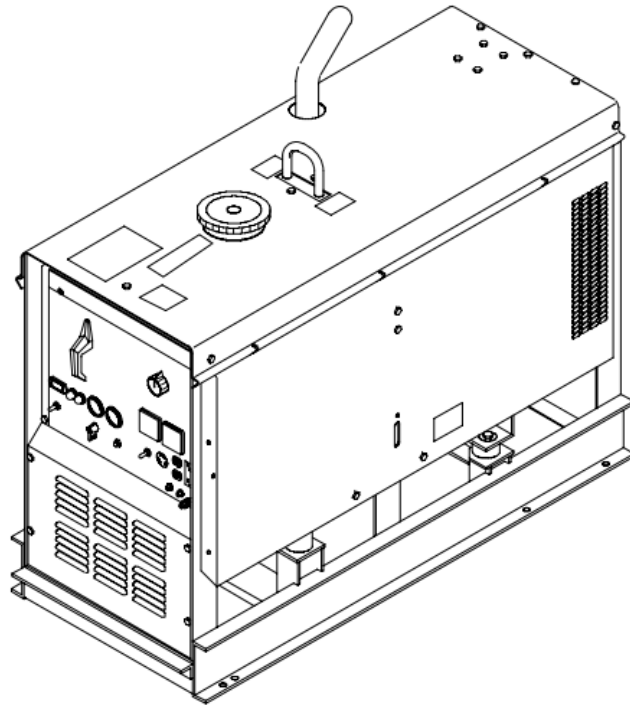

# Big Blue™ 401DX

## Specification:

<b>Brand</b>	Miller
<b>Model</b>	401Dx
<b>Rated Welding Output</b>	400A,40Volts DC,40% Duty Cycle
<b>Ampere Range</b>	40-400A
<b>Max Open-Circuit Voltage DC(Nominal)</b>	95(90)
<b>General Power Rating:</b>	Single-phase,3KVA/kW,26A,120V AC,60H
<b>Engine</b>	Deutz F31-2011
<b>Type</b>	Air/oil cooled,3 cylinder,30.3 Hp Diesel Engine
<b>Fuel Tank Capacity Liters</b>	42.8Liters (Diesel)
<b>Dimensions (L x W x H)</b>	1422 x 625 x 1029mm